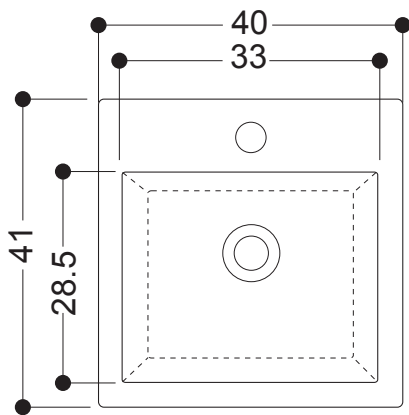

N.B.: Indicated size could have a variation of about 0,8 % due to the usure of the moulds or the small variations of the raw materials' technical characteristics used in the mixture.

misure scasso sul piano
sizes of cut on the top