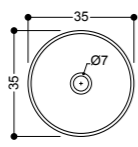

Art. WS10401V
lavabo 02S da piano
35x35 h13
02S overtop basin
35x35 h13
kg 8

Art. WS11101F
lavabo sospeso, incasso, appoggio 60x45
wallhung, recessed, overtop basin 60x45

Art. WS11001F
lavabo sospeso, incasso, appoggio 80x45
wallhung, recessed, overtop basin 80x45

Art. WS10901F
lavabo sospeso, incasso, appoggio 100x45
wallhung, recessed, overtop basin 100x45

Art. WS10501V
lavabo 03C da piano Ø 35 h13
03C overtop basin Ø 35 h13

Art. WS11401V
lavabo 03C sospeso Ø 35 h13
03C wallhung basin Ø 35 h13

Art. ES86000X
staffa
steel bracket
kg 7.5

Art. WS10601V
lavabo 03S da piano Ø 35 h13
03S overtop basin Ø 35 h13
kg 7

Art. WS10701V
lavabo 04C da piano 42x42 h13
04C overtop basin 42x42 h13

Art. WS11501V
lavabo 04C sospeso 42x42 h13
04C wallhung basin 42x42 h13
kg 8.7