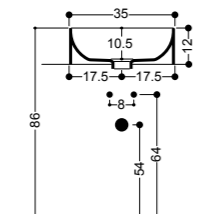

Art. WS10901F
lavabo sospeso, incasso, appoggio 100x45
wallhung, recessed, overtop basin 100x45

Art. WS10501V
lavabo 03C da piano Ø 35 h13
03C overtop basin Ø 35 h13

Art. WS11401V
lavabo 03C sospeso Ø 35 h13
03C wallhung basin Ø 35 h13

Art. ES86000X
staffa
steel bracket
kg 7.5

Art. WS10601V
lavabo 03S da piano Ø 35 h13
03S overtop basin Ø 35 h13
kg 7

Art. WS10701V
lavabo 04C da piano 42x42 h13
04C overtop basin 42x42 h13

Art. WS11501V
lavabo 04C sospeso 42x42 h13
04C wallhung basin 42x42 h13
kg 8.7