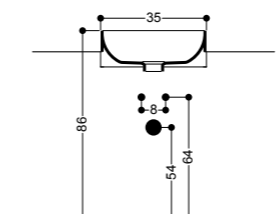

Art. WS10901F
lavabo sospeso, incasso, appoggio 100x45
wallhung, recessed, overtop basin 100x45

Art. WS10501V
lavabo 03C da piano Ø 35 h13
03C overtop basin Ø 35 h13

Art. WS11401V
lavabo 03C sospeso Ø 35 h13
03C wallhung basin Ø 35 h13

Art. ES86000X
staffa
steel bracket
kg 7.5

Art. WS10601V
lavabo 03S da piano Ø 35 h13
03S overtop basin Ø 35 h13
kg 7

Art. WS10701V
lavabo 04C da piano 42x42 h13
04C overtop basin 42x42 h13

Art. WS11501V
lavabo 04C sospeso 42x42 h13
04C wallhung basin 42x42 h13
kg 8.7

Art. WS10801V
lavabo 04S da piano 42x42 h13
04S overtop basin 42x42 h13
kg 8.5

Art. WS11201F
lavabo semincasso 35
semi recessed basin 35

Art. WS11301F
lavabo semincasso 45
semi recessed basin 45

fissaggio staffa su lavabo / fissaggio su muro