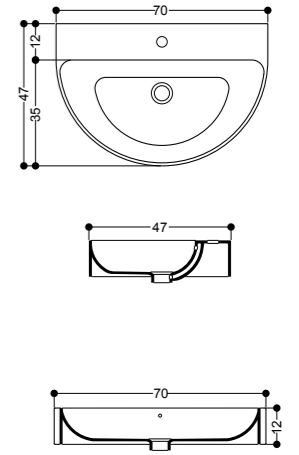

Art. WS11601F
lavabo da piano e sospeso 70x47 h12
overtop and wallhung basin 70x47 h12

Art. 26014
vaso a terra
floor standing wc