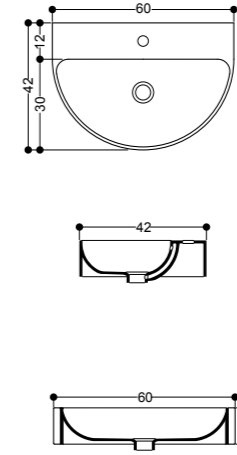

Art. WS11701F
lavabo da piano e sospeso 60x42 h12
overtop and wallhung basin 60x42 h12