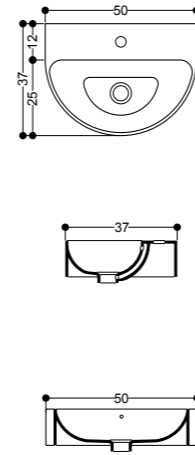

18.19

lavabo sospeso, incasso, appoggio 100x45
vaso e bidet a terra
wallhung, inset, overtop basin 100x45
floor standing wc and bidet

20.21

lavabo sospeso, incasso, appoggio 60x45 - 80x45 - 100x45
wallhung, inset, overtop basin 60x45 - 80x45 - 100x45

24.25

vaso monoblocco
monobloc wc

26.27

lavabo semincasso 35
semi recessed basin 35

lavabo semincasso 45
semi recessed basin 45

schede tecniche
technical drawings

Art. WS11801F
lavabo da piano e sospeso 50x37 h12
overtop and wallhung basin 50x37 h12