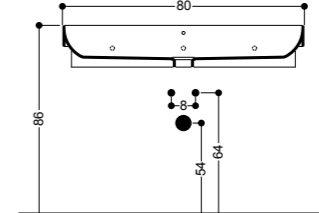

Art. WS10101V
lavabo 01C da piano e sospeso
24x35 h13
01C overtop and wallhung basin
24x35 h13
kg 7

Art. WS10201V
lavabo 01S da piano
24x35 h13
01S overtop basin
24x35 h13
kg 6.5

Art. WS10301V
lavabo 02C da piano e sospeso
35x35 h13
02C overtop and wallhung basin
35x35 h13
kg 8.5

Art. WS10401V
lavabo 02S da piano
35x35 h13
02S overtop basin
35x35 h13
kg 8

Art. WS11101F
lavabo sospeso, incasso, appoggio 60x45
wallhung, recessed, overtop basin 60x45

Art. WS11001F
lavabo sospeso, incasso, appoggio 80x45
wallhung, recessed, overtop basin 80x45