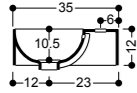

Art. WS10101V
lavabo 01C da piano e sospeso
24x35 h13
01C overtop and wallhung basin
24x35 h13
kg 7

Art. WS10201V
lavabo 01S da piano
24x35 h13
01S overtop basin
24x35 h13
kg 6.5

Art. WS10301V
lavabo 02C da piano e sospeso
35x35 h13
02C overtop and wallhung basin
35x35 h13
kg 8.5