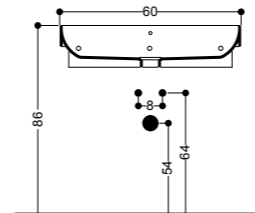

Art. WS11101F
lavabo sospeso, incasso, appoggio 60x45
wallhung, recessed, overtop basin 60x45