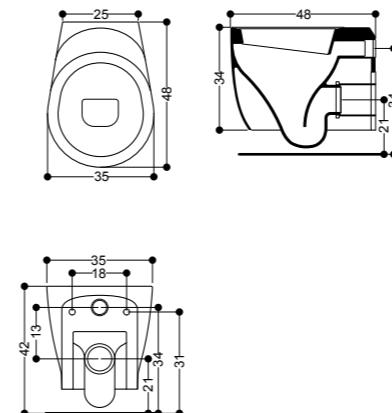

Art. 27014
vaso sospeso
wallhung wc