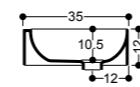

Art. WS10901F
lavabo sospeso, incasso, appoggio 100x45
wallhung, recessed, overtop basin 100x45

Art. WS10501V
lavabo 03C da piano Ø 35 h13
03C overtop basin Ø 35 h13

Art. WS11401V
lavabo 03C sospeso Ø 35 h13
03C wallhung basin Ø 35 h13

Art. ES86000X
staffa
steel bracket
kg 7.5

Art. WS10601V
lavabo 03S da piano Ø 35 h13
03S overtop basin Ø 35 h13
kg 7

Art. WS10701V
lavabo 04C da piano 42x42 h13
04C overtop basin 42x42 h13

Art. WS11501V
lavabo 04C sospeso 42x42 h13
04C wallhung basin 42x42 h13
kg 8.7

Art. WS10801V
lavabo 04S da piano 42x42 h13
04S overtop basin 42x42 h13
kg 8.5

Art. WS11201F
lavabo semincasso 35
semi recessed basin 35

Art. WS11301F
lavabo semincasso 45
semi recessed basin 45

fissaggio staffa su lavabo / fissaggio su muro