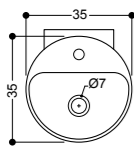

Art. WS10501V
lavabo 03C da piano Ø 35 h13
03C overtop basin Ø 35 h13

Art. WS11401V
lavabo 03C sospeso Ø 35 h13
03C wallhung basin Ø 35 h13

Art. ES86000X
staffa
steel bracket
kg 7.5