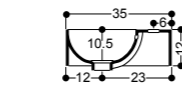

Art. WS10101V
lavabo 01C da piano e sospeso
24x35 h13
01C overtop and wallhung basin
24x35 h13
kg 7

Art. WS10201V
lavabo 01S da piano
24x35 h13
01S overtop basin
24x35 h13
kg 6.5

Art. WS10301V
lavabo 02C da piano e sospeso
35x35 h13
02C overtop and wallhung basin
35x35 h13
kg 8.5