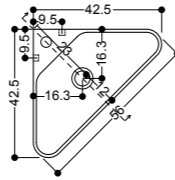

Art. WS10901F
lavabo sospeso, incasso, appoggio 100x45
wallhung, recessed, overtop basin 100x45

Art. WS10501V
lavabo 03C da piano Ø 35 h13
03C overtop basin Ø 35 h13

Art. WS11401V
lavabo 03C sospeso Ø 35 h13
03C wallhung basin Ø 35 h13

Art. ES86000X
staffa
steel bracket
kg 7.5

Art. WS10601V
lavabo 03S da piano Ø 35 h13
03S overtop basin Ø 35 h13
kg 7

Art. WS10701V
lavabo 04C da piano 42x42 h13
04C overtop basin 42x42 h13

Art. WS11501V
lavabo 04C sospeso 42x42 h13
04C wallhung basin 42x42 h13
kg 8.7

Art. WS10801V
lavabo 04S da piano 42x42 h13
04S overtop basin 42x42 h13
kg 8.5

Art. WS11201F
lavabo semincasso 35
semi recessed basin 35

Art. WS11301F
lavabo semincasso 45
semi recessed basin 45

fissaggio staffa su lavabo / fissaggio su muro