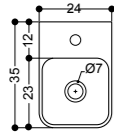

Art. 26022
bidet a terra
floor standing bidet

Art. 26013
vaso monoblocco
monobloc wc

Art. 27014
vaso sospeso
wallhung wc

Art. 27022
bidet sospeso
wallhung bidet

Art. 26051
cassetta monoblocco
monobloc cistern

Art. WS10101V
lavabo 01C da piano e sospeso
24x35 h13
01C overtop and wallhung basin
24x35 h13
kg 7

Art. WS10201V
lavabo 01S da piano
24x35 h13
01S overtop basin
24x35 h13
kg 6.5

Art. WS10301V
lavabo 02C da piano e sospeso
35x35 h13
02C overtop and wallhung basin
35x35 h13
kg 8.5