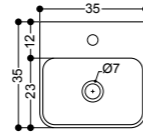

Art. WS10101V
lavabo 01C da piano e sospeso
24x35 h13
01C overtop and wallhung basin
24x35 h13
kg 7

Art. WS10201V
lavabo 01S da piano
24x35 h13
01S overtop basin
24x35 h13
kg 6.5

Art. WS10301V
lavabo 02C da piano e sospeso
35x35 h13
02C overtop and wallhung basin
35x35 h13
kg 8.5