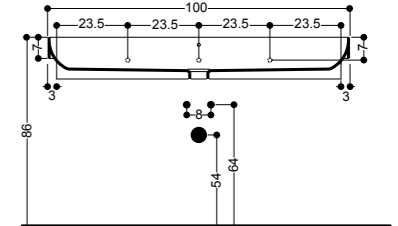

Art. WS10901F
lavabo sospeso, incasso, appoggio 100x45
wallhung, recessed, overtop basin 100x45