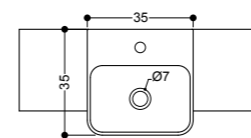

Art. WS10901F
lavabo sospeso, incasso, appoggio 100x45
wallhung, recessed, overtop basin 100x45

Art. WS10501V
lavabo 03C da piano Ø 35 h13
03C overtop basin Ø 35 h13

Art. WS11401V
lavabo 03C sospeso Ø 35 h13
03C wallhung basin Ø 35 h13

Art. ES86000X
staffa
steel bracket
kg 7.5

Art. WS10601V
lavabo 03S da piano Ø 35 h13
03S overtop basin Ø 35 h13
kg 7

Art. WS10701V
lavabo 04C da piano 42x42 h13
04C overtop basin 42x42 h13

Art. WS11501V
lavabo 04C sospeso 42x42 h13
04C wallhung basin 42x42 h13
kg 8.7

Art. WS10801V
lavabo 04S da piano 42x42 h13
04S overtop basin 42x42 h13
kg 8.5

Art. WS11201F
lavabo semincasso 35
semi recessed basin 35

Art. WS11301F
lavabo semincasso 45
semi recessed basin 45

fissaggio staffa su lavabo / fissaggio su muro