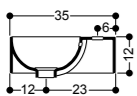

Art. WS10501V
lavabo 03C da piano Ø 35 h13
03C overtop basin Ø 35 h13

Art. WS11401V
lavabo 03C sospeso Ø 35 h13
03C wallhung basin Ø 35 h13

Art. ES86000X
staffa
steel bracket
kg 7.5