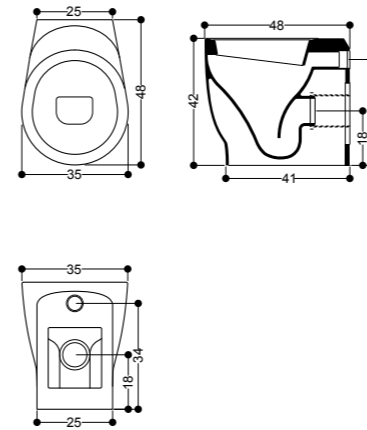

Art. 26022
bidet a terra
floor standing bidet