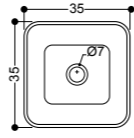

Art. WS10101V
lavabo 01C da piano e sospeso
24x35 h13
01C overtop and wallhung basin
24x35 h13
kg 7

Art. WS10201V
lavabo 01S da piano
24x35 h13
01S overtop basin
24x35 h13
kg 6.5

Art. WS10301V
lavabo 02C da piano e sospeso
35x35 h13
02C overtop and wallhung basin
35x35 h13
kg 8.5

Art. WS10401V
lavabo 02S da piano
35x35 h13
02S overtop basin
35x35 h13
kg 8

Art. WS11101F
lavabo sospeso, incasso, appoggio 60x45
wallhung, recessed, overtop basin 60x45

Art. WS11001F
lavabo sospeso, incasso, appoggio 80x45
wallhung, recessed, overtop basin 80x45