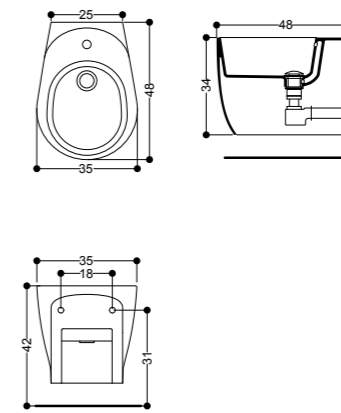

Art. 26022
bidet a terra
floor standing bidet

Art. 26013
vaso monoblocco
monobloc wc

Art. 27014
vaso sospeso
wallhung wc

Art. 27022
bidet sospeso
wallhung bidet

Art. 26051
cassetta monoblocco
monobloc cistern

Art. WS10101V
lavabo 01C da piano e sospeso
24x35 h13
01C overtop and wallhung basin
24x35 h13
kg 7

Art. WS10201V
lavabo 01S da piano
24x35 h13
01S overtop basin
24x35 h13
kg 6.5

Art. WS10301V
lavabo 02C da piano e sospeso
35x35 h13
02C overtop and wallhung basin
35x35 h13
kg 8.5