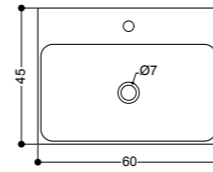

Art. WS11101F
lavabo sospeso, incasso, appoggio 60x45
wallhung, recessed, overtop basin 60x45