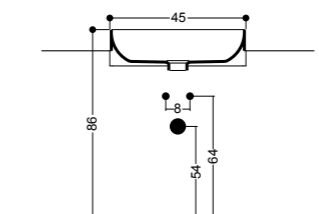

Art. WS10901F
lavabo sospeso, incasso, appoggio 100x45
wallhung, recessed, overtop basin 100x45

Art. WS10501V
lavabo 03C da piano Ø 35 h13
03C overtop basin Ø 35 h13

Art. WS11401V
lavabo 03C sospeso Ø 35 h13
03C wallhung basin Ø 35 h13

Art. ES86000X
staffa
steel bracket
kg 7.5

Art. WS10601V
lavabo 03S da piano Ø 35 h13
03S overtop basin Ø 35 h13
kg 7

Art. WS10701V
lavabo 04C da piano 42x42 h13
04C overtop basin 42x42 h13

Art. WS11501V
lavabo 04C sospeso 42x42 h13
04C wallhung basin 42x42 h13
kg 8.7

Art. WS10801V
lavabo 04S da piano 42x42 h13
04S overtop basin 42x42 h13
kg 8.5

Art. WS11201F
lavabo semincasso 35
semi recessed basin 35

Art. WS11301F
lavabo semincasso 45
semi recessed basin 45

fissaggio staffa su lavabo / fissaggio su muro