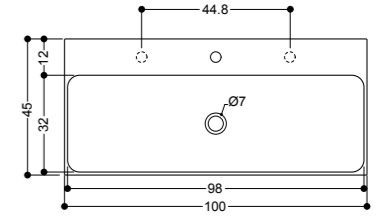

Art. WS10401V
lavabo 02S da piano
35x35 h13
02S overtop basin
35x35 h13
kg 8

Art. WS11101F
lavabo sospeso, incasso, appoggio 60x45
wallhung, recessed, overtop basin 60x45

Art. WS11001F
lavabo sospeso, incasso, appoggio 80x45
wallhung, recessed, overtop basin 80x45

Art. WS10901F
lavabo sospeso, incasso, appoggio 100x45
wallhung, recessed, overtop basin 100x45

Art. WS10501V
lavabo 03C da piano Ø 35 h13
03C overtop basin Ø 35 h13

Art. WS11401V
lavabo 03C sospeso Ø 35 h13
03C wallhung basin Ø 35 h13