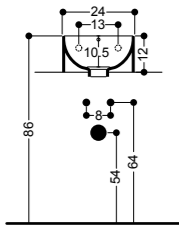

Art. WS10101V
lavabo 01C da piano e sospeso
24x35 h13
01C overtop and wallhung basin
24x35 h13
kg 7

Art. WS10201V
lavabo 01S da piano
24x35 h13
01S overtop basin
24x35 h13
kg 6.5

Art. WS10301V
lavabo 02C da piano e sospeso
35x35 h13
02C overtop and wallhung basin
35x35 h13
kg 8.5