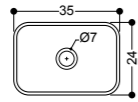

Art. 26022
bidet a terra
floor standing bidet

Art. 26013
vaso monoblocco
monobloc wc

Art. 27014
vaso sospeso
wallhung wc

Art. 27022
bidet sospeso
wallhung bidet

Art. 26051
cassetta monoblocco
monobloc cistern

Art. WS10101V
lavabo 01C da piano e sospeso
24x35 h13
01C overtop and wallhung basin
24x35 h13
kg 7

Art. WS10201V
lavabo 01S da piano
24x35 h13
01S overtop basin
24x35 h13
kg 6.5

Art. WS10301V
lavabo 02C da piano e sospeso
35x35 h13
02C overtop and wallhung basin
35x35 h13
kg 8.5