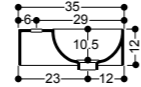

Art. WS10901F
lavabo sospeso, incasso, appoggio 100x45
wallhung, recessed, overtop basin 100x45

Art. WS10501V
lavabo 03C da piano Ø 35 h13
03C overtop basin Ø 35 h13

Art. WS11401V
lavabo 03C sospeso Ø 35 h13
03C wallhung basin Ø 35 h13

Art. ES86000X
staffa
steel bracket
kg 7.5

Art. WS10601V
lavabo 03S da piano Ø 35 h13
03S overtop basin Ø 35 h13
kg 7

Art. WS10701V
lavabo 04C da piano 42x42 h13
04C overtop basin 42x42 h13

Art. WS11501V
lavabo 04C sospeso 42x42 h13
04C wallhung basin 42x42 h13
kg 8.7

Art. WS10801V
lavabo 04S da piano 42x42 h13
04S overtop basin 42x42 h13
kg 8.5

Art. WS11201F
lavabo semincasso 35
semi recessed basin 35

Art. WS11301F
lavabo semincasso 45
semi recessed basin 45

fissaggio staffa su lavabo / fissaggio su muro