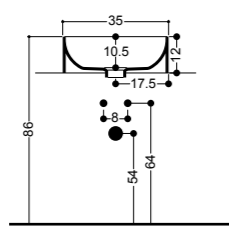

Art. WS10101V
lavabo 01C da piano e sospeso
24x35 h13
01C overtop and wallhung basin
24x35 h13
kg 7

Art. WS10201V
lavabo 01S da piano
24x35 h13
01S overtop basin
24x35 h13
kg 6.5

Art. WS10301V
lavabo 02C da piano e sospeso
35x35 h13
02C overtop and wallhung basin
35x35 h13
kg 8.5