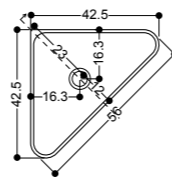

Art. WS10901F
lavabo sospeso, incasso, appoggio 100x45
wallhung, recessed, overtop basin 100x45

Art. WS10501V
lavabo 03C da piano Ø 35 h13
03C overtop basin Ø 35 h13

Art. WS11401V
lavabo 03C sospeso Ø 35 h13
03C wallhung basin Ø 35 h13

Art. ES86000X
staffa
steel bracket
kg 7.5

Art. WS10601V
lavabo 03S da piano Ø 35 h13
03S overtop basin Ø 35 h13
kg 7

Art. WS10701V
lavabo 04C da piano 42x42 h13
04C overtop basin 42x42 h13

Art. WS11501V
lavabo 04C sospeso 42x42 h13
04C wallhung basin 42x42 h13
kg 8.7

Art. WS10801V
lavabo 04S da piano 42x42 h13
04S overtop basin 42x42 h13
kg 8.5

Art. WS11201F
lavabo semincasso 35
semi recessed basin 35

Art. WS11301F
lavabo semincasso 45
semi recessed basin 45

fissaggio staffa su lavabo / fissaggio su muro