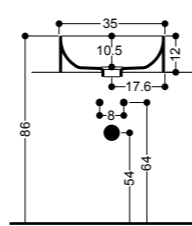

Art. WS10101V
lavabo 01C da piano e sospeso
24x35 h13
01C overtop and wallhung basin
24x35 h13
kg 7

Art. WS10201V
lavabo 01S da piano
24x35 h13
01S overtop basin
24x35 h13
kg 6.5

Art. WS10301V
lavabo 02C da piano e sospeso
35x35 h13
02C overtop and wallhung basin
35x35 h13
kg 8.5

Art. WS10401V
lavabo 02S da piano
35x35 h13
02S overtop basin
35x35 h13
kg 8

Art. WS11101F
lavabo sospeso, incasso, appoggio 60x45
wallhung, recessed, overtop basin 60x45

Art. WS11001F
lavabo sospeso, incasso, appoggio 80x45
wallhung, recessed, overtop basin 80x45