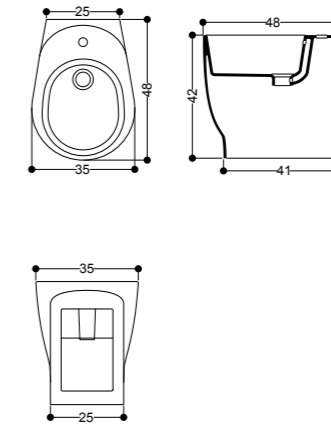

schede tecniche
technical drawings

Art. 26014
vaso a terra
floor standing wc

Art. 26022
bidet a terra
floor standing bidet