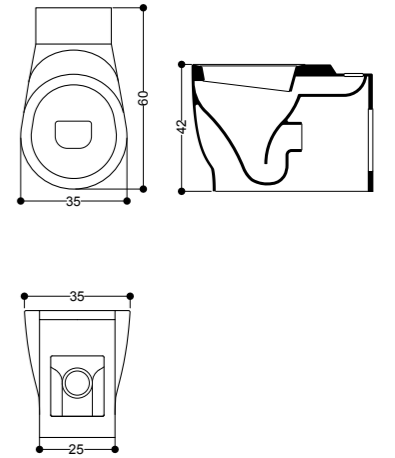

Art. 26013
vaso monoblocco
monobloc wc