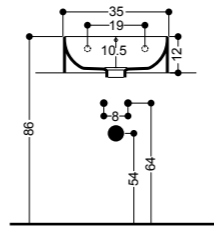

Art. WS10101V
lavabo 01C da piano e sospeso
24x35 h13
01C overtop and wallhung basin
24x35 h13
kg 7

Art. WS10201V
lavabo 01S da piano
24x35 h13
01S overtop basin
24x35 h13
kg 6.5

Art. WS10301V
lavabo 02C da piano e sospeso
35x35 h13
02C overtop and wallhung basin
35x35 h13
kg 8.5