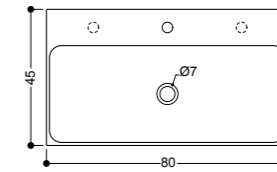

Art. WS11001F
lavabo sospeso, incasso, appoggio 80x45
wallhung, recessed, overtop basin 80x45