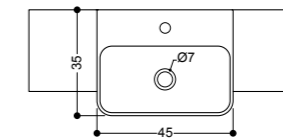

Art. WS10901F
lavabo sospeso, incasso, appoggio 100x45
wallhung, recessed, overtop basin 100x45

Art. WS10501V
lavabo 03C da piano Ø 35 h13
03C overtop basin Ø 35 h13

Art. WS11401V
lavabo 03C sospeso Ø 35 h13
03C wallhung basin Ø 35 h13

Art. ES86000X
staffa
steel bracket
kg 7.5

Art. WS10601V
lavabo 03S da piano Ø 35 h13
03S overtop basin Ø 35 h13
kg 7

Art. WS10701V
lavabo 04C da piano 42x42 h13
04C overtop basin 42x42 h13

Art. WS11501V
lavabo 04C sospeso 42x42 h13
04C wallhung basin 42x42 h13
kg 8.7

Art. WS10801V
lavabo 04S da piano 42x42 h13
04S overtop basin 42x42 h13
kg 8.5

Art. WS11201F
lavabo semincasso 35
semi recessed basin 35

Art. WS11301F
lavabo semincasso 45
semi recessed basin 45

fissaggio staffa su lavabo / fissaggio su muro